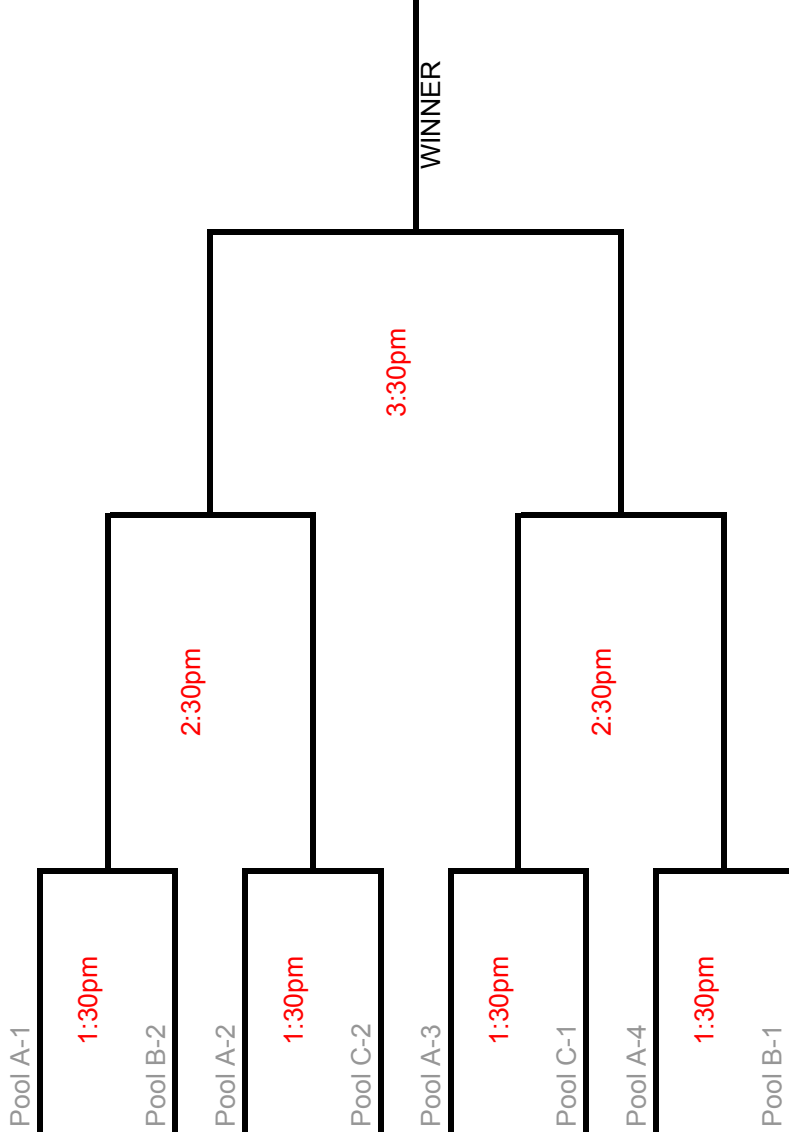

WAKA 2006 Leaders Cup World Kickball Championship

Pools

Pool A

Kick Asphalts
 Mobile Homies
 Bad News Bears
 Recess Warriors
 Stewies Sexy Party
 Tack Whacket

Pool B

No Small Feet
 Pregnant Cheerleaders
 Awesome Helicopter Ninjas
 Orange Crush

Leaf
 Purple
 Light Blue
 Royal Blue
 Grey
 Leaf
 Purple
 Navy Blue
 Navy Blue
 Black
 Leaf
 Light Blue
 Orange
 Forest

Game Schedule

Field	10am	11am	12pm	1-1:30	1:30PM	2:30PM	3:30PM
1	KA v RW	BNB v RW	KA v TW	LUNCH	QUARTER	SEMI	FINALS
2	MoHo v SSP	KA v SSP	MoHo v BNB	LUNCH	FINALS	FINALS	
3	BNB v TW	MoHo v TW	RW v SSP	LUNCH			
4	PCD v OC	NSF v OC	NSF v PCD	LUNCH			
5	NSF v AHN	PCD v AHN	AHN v OC	LUNCH			
6	SB v SF	Gon v SF	Gon v SB	LUNCH			
7	Gon v WW	SB v WW	WW v SF	LUNCH			

Single Elimination Bracket

At 1:30PM single elimination play will begin with the top 4 teams from pool A and the top 2 teams from Pools B & C advancing (based on the W-L-T record in pool play). If a tie exists when determining which 2 teams finished top in their pool, the teams with the fewest runs allowed during pool play will advance. If the result is still a tie then the team with the highest seed at the start of pool play will advance.