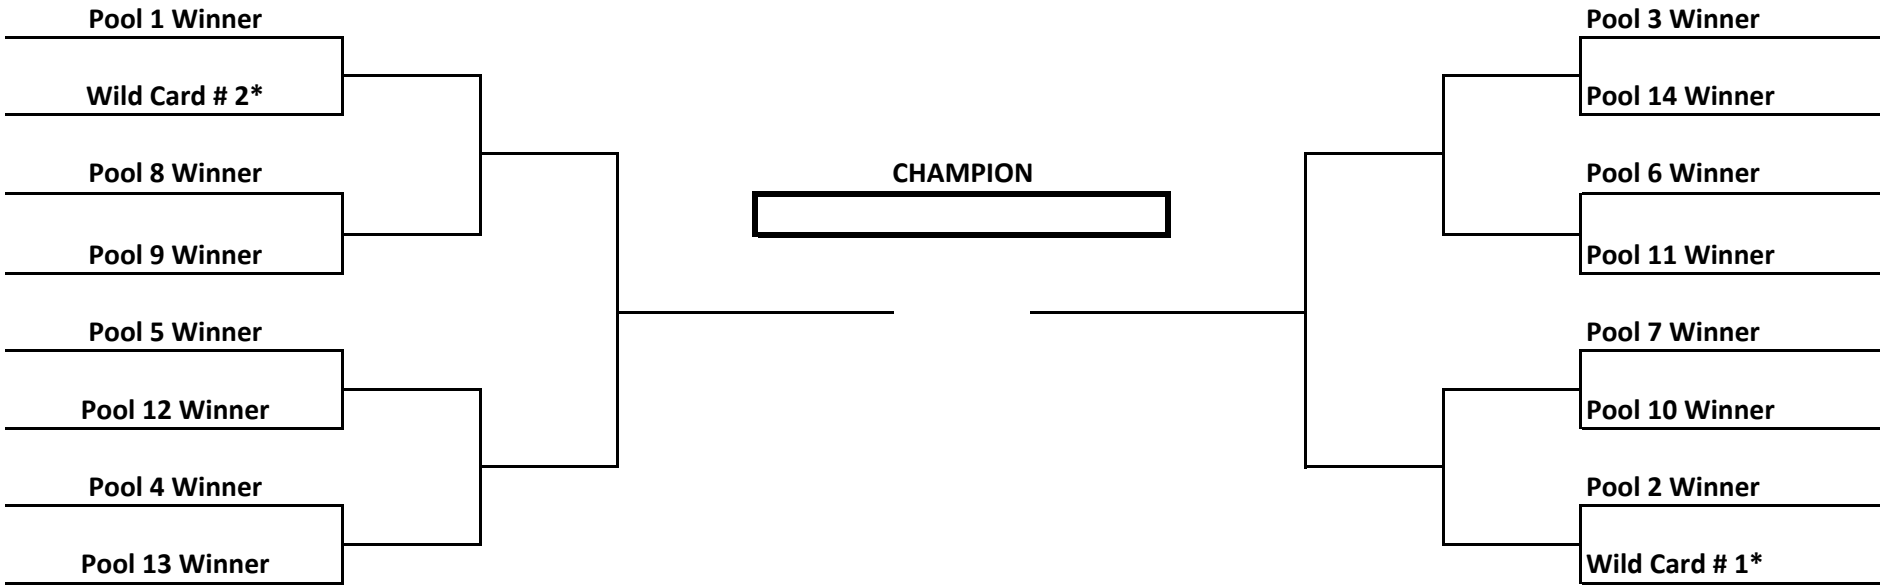

Single Elimination Bracket

9:00 - 10:00 PM

10 - 11 PM 11 - 12 PM

12:00 - 1:00 AM

11 - 12 PM 10 - 11 PM 9:00 - 10:00 PM

* The Wild Cards will be the teams who did not win their and have the best records with the highest average run differential per game played